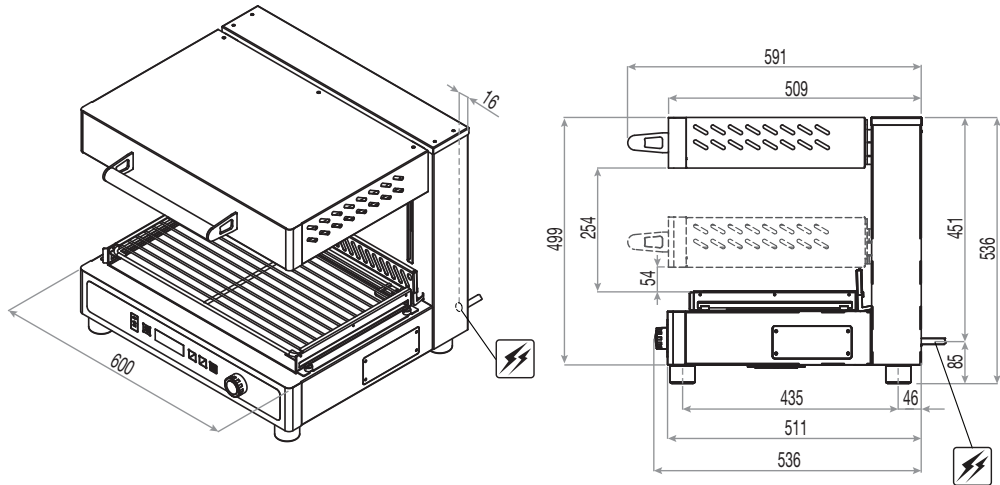

FUNCTIONAL FEATURES

- Electronic controls with digital display protected by a polycarbonate panel
- Possibility of selecting the cooking zone, activating 1 or 3 heating elements
- Encoder to adjust cooking time up to 20'
- Warm holding function after the cooking cycle has finished, to be set during programming separately
- Plate detection system for automatic switching on or off
- (3) heating elements housed in a special ceramic dish

OPTIONS & ACCESSORIES

- Trays
- Adjustable feet
- Stand with side racks GN1/1

TECHNICAL INSTALLATION DIAGRAM

Electricity supply
cable inlet 

Overall dimensions
(W x D x H) - mm 600 x 593 x 538h

Cooking plate 1 GN 1/1