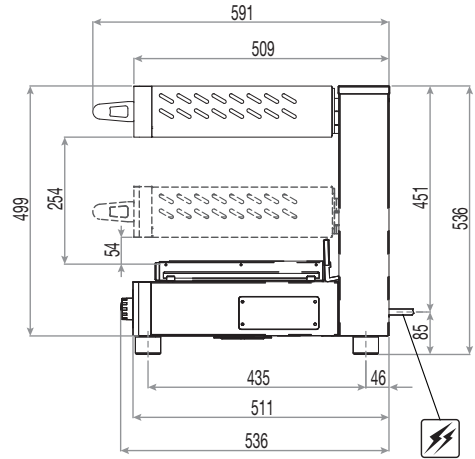

## FUNCTIONAL FEATURES

- Electronic controls with digital display protected by a polycarbonate panel
- Possibility of selecting the cooking zone, activating 2 or 4 heating elements
- Encoder to adjust cooking time up to 20'
- Warm holding function after the cooking cycle has finished, to be set during programming separately
- Plate detection system for automatic switching on or off
- (4) heating elements housed in a special ceramic dish

## TECHNICAL INSTALLATION DIAGRAM

Electricity supply  
cable inlet

Overall dimensions  
(W x D x H) - mm

765 x 593 x 538h

Cooking plate

1 GN 1/1 + 1 GN 1/3

Upper heating  
plate [mm]

655 x 260  
(4 heating elements)