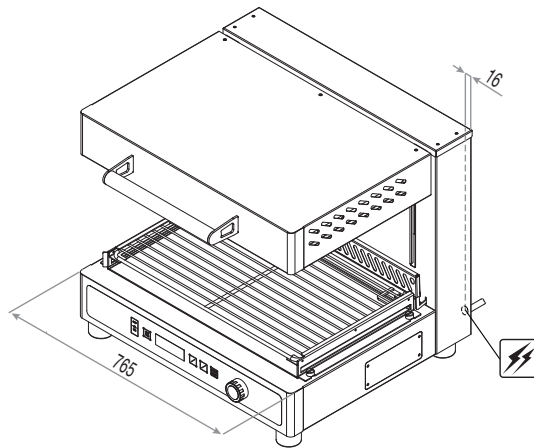

## FUNCTIONAL FEATURES

- Electronic controls with digital display protected by a polycarbonate panel
- Possibility of selecting the cooking zone, activating 2 or 4 heating elements
- Encoder to adjust cooking time up to 20'
- Warm holding function after the cooking cycle has finished, to be set during programming separately
- Plate detection system for automatic switching on or off
- (4) heating elements housed in a special ceramic dish

## OPTIONS & ACCESSORIES

- Trays
- Adjustable feet
- Stand with side racks GN1/1

## TECHNICAL INSTALLATION DIAGRAM

Electricity supply  
cable inlet

Overall dimensions  
(W x D x H) - mm

765 x 593 x 538h

Cooking plate

1 GN 1/1 + 1 GN 1/3

Upper heating  
plate [mm]

655 x 260  
(4 heating elements)